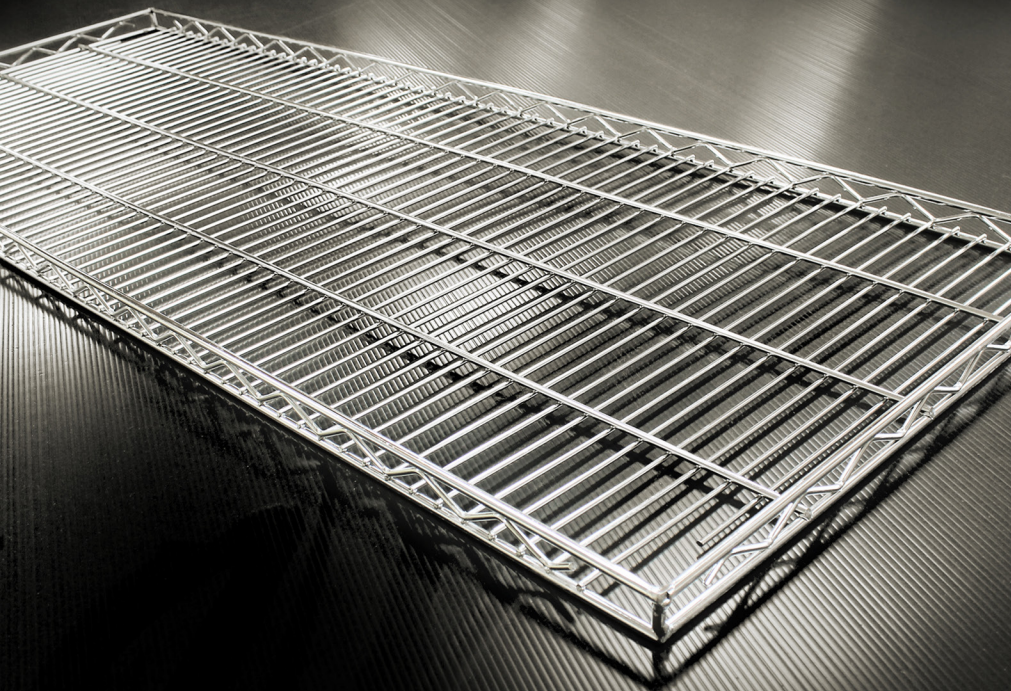

Wire Shelf Rack

Wire Shelf Rack Models

www.ams-fa.com

WSR-1824

WSR-1836

WSR-1848

WSR-1860

WSR-2460

WIRE SHELF SIZE CHART & MODELS

MODEL NO.	PRODUCT SIZE (") W x L x H	PRICE (US\$)	NOTE
WSR-1824	18x24x51	\$ 75.56	Chrome Plated
WSR-1836	18x36x51	\$ 83.08	Chrome Plated
WSR-1848	18x48x51	\$ 96.67	Chrome Plated
WSR-1860	18x60x51	\$ 104.47	Chrome Plated
WSR-2460	24x60x51	\$ 115.75	Chrome Plated