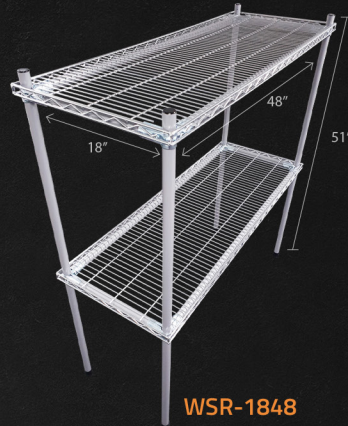

Wire Shelf Rack

Wire Shelf Rack Models

www.ams-fa.com

WSR-1824

WSR-1836

WSR-1848

WSR-1860

WSR-2460

WIRE SHELF SIZE CHART & MODELS

MODEL NO.	PRODUCT SIZE (") W x L x H	PRICE (US\$)	NOTE
WSR-1824	18x24x51	\$ 75.56	Chrome Plated
WSR-1836	18x36x51	\$ 83.08	Chrome Plated
WSR-1848	18x48x51	\$ 96.67	Chrome Plated
WSR-1860	18x60x51	\$ 104.47	Chrome Plated
WSR-2460	24x60x51	\$ 115.75	Chrome Plated